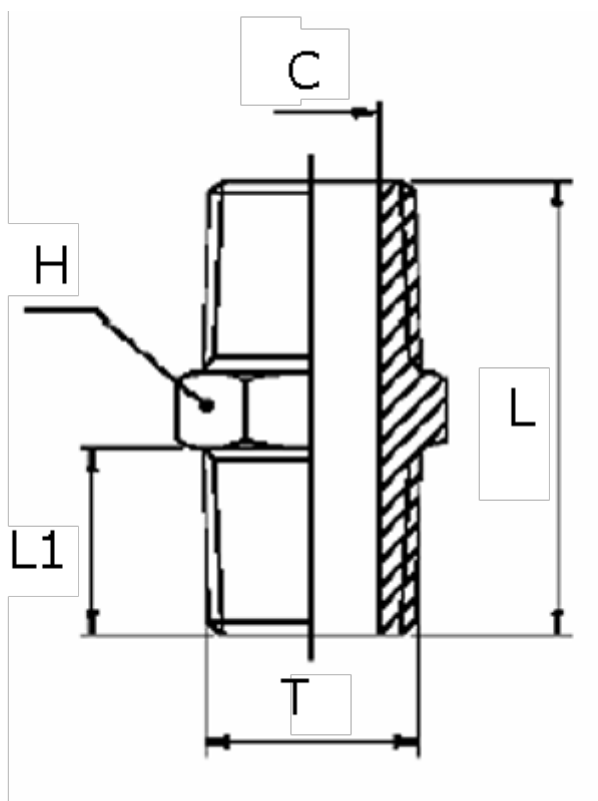

Article number: 5891110TR18

Description: Nipple 1110TR
R1/8"

Measures

C = 6.0

H = 12

L = 19.0

L1 = 7.5

T = 1/8"